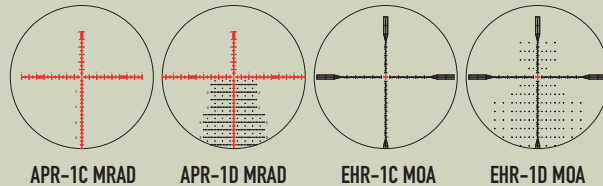

NEXUS

5-20X50 FFP

The word “NEXUS” means “focal point”, and that is what this model is to the ELEMENT OPTICS range.

The Nexus combines intuitive features like tool-free tactical turrets, zero stop and a removable throw lever with precision engineering to bring you the ultimate 30mm riflescope. A variety of different reticle designs in both MOA and MRAD cater to all shooters: Simplified options are easy on the eye, while more complex designs allow experienced shooters to hold off with precision.

Our design team of global competition winners & hunters understands optics, and have introduced strict quality control measures to ensure perfect operation under testing conditions. There's a reason for the price tag: We've held nothing back, selecting only the very best materials, engineering teams, assembly procedures and technical inspections - and you'll realise that the moment you pick it up. Need something that ticks all the boxes? Look no further than our flagship, the NEXUS.

SPECS

MAGNIFICATION RANGE	5-20x	
TUBE DIAMETER	30mm	
RETICLE POSITION	First Focal Plane	
OBJECTIVE LENS DIAMETER	50mm	
EYE RELIEF	3.03-3.66"	
FIELD OF VIEW	@100yds: 23.3-5.8 ft	@100m: 7.8-1.9m
CLICK VALUE	11/4 MOA (20 MOA / REV)	1/10 MRAD (10 MRAD / REV)
ELEVATION ADJUSTMENT RANGE	80 MOA	23.2 MRAD
WINDAGE ADJUSTMENT RANGE	50 MOA	14.5 MRAD
MINIMUM PARALLAX	10 YDS	10 METERS

RETICLE OPTIONS