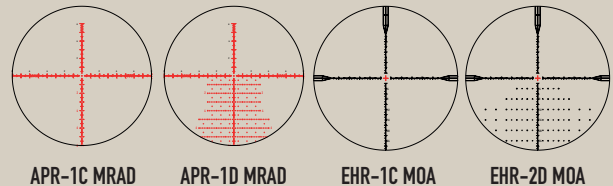

TITAN

5-25X56 FFP

Meet the Game Changer: The TITAN.

Like the Helix, the Titan puts your money where it matters, with precision-engineered internals and a turret system superior to other products in the same price class. To make things even better, we've gone one step ahead and given the Titan a 34mm tube and ED glass. The 34mm tube allows for a greater elevation/windage range when dialing for those extreme distance shots, and the 56mm Objective lens with ED glass provides you with an ultra-sharp, clear image with a large field of view.

The tool-free turrets and zero-stop mechanism give you high end features without breaking the bank, and the First Focal Plane reticle means the reticle subtensions remain true at any magnifications.

The reticle is illuminated, and available in 4 different options in MRAD and MOA.

SPECS

MAGNIFICATION RANGE	5-25x	
TUBE DIAMETER	34mm	
RETICLE POSITION	First Focal Plane	
OBJECTIVE LENS DIAMETER	56mm	
EYE RELIEF	3.74-3.54"	
FIELD OF VIEW	@100yds: 24.6-4.1ft	@100m: 8.24-1.37m
CLICK VALUE	1/4 MOA (25 MOA / REV)	1/10 MRAD (10 MRAD / REV)
ELEVATION ADJUSTMENT RANGE	80 MOA	23.2 MRAD
WINDAGE ADJUSTMENT RANGE	80 MOA	23.2 MRAD
MINIMUM PARALLAX	15 YDS	15 METERS

RETICLE OPTIONS